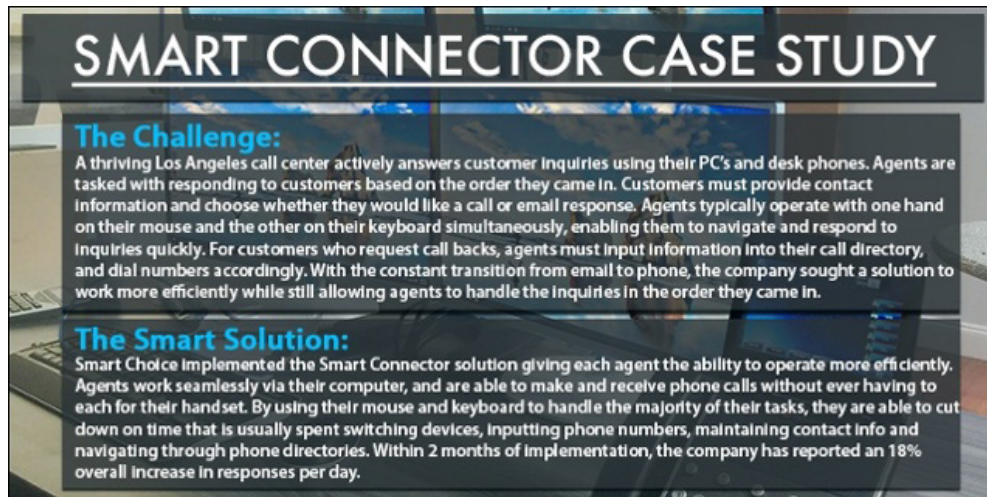

SMART CONNECTOR

Smart Choice is committed to bringing convenient solutions to you and your business. **Smart Connector** allows you to extend your PC to your desk phone giving you access to your phone's display screen using your mouse and keyboard.

Smart Connector gives you the ability to transition seamlessly from your computer monitor to your phone's display screen simply by dragging your mouse over. Using Smart Connector, you can click through menus, answer calls and copy and paste information from your PC directly to your phone. With Smart Connector, you no longer have to waste time manually inputting user's information or numbers into your phone allowing you to operate more efficiently and seamlessly.

BENEFITS

• **Navigate Through Menus**

Easily utilize the mouse to click through menus, directories and options.

• **Input, Copy & Paste Text**

Use the keyboard to enter information such as phone numbers, contact info and phone settings. You can even copy and paste information directly from your PC to your phone.