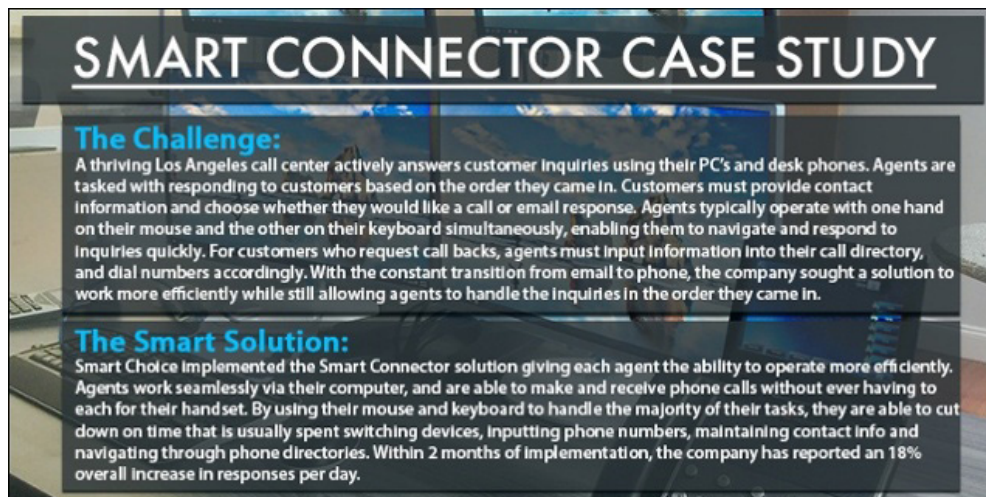

# SMART CONNECTOR

**Smart Choice** is committed to bringing convenient solutions to you and your business. **Smart Connector** allows you to extend your PC to your desk phone giving you access to your phone's display screen using your mouse and keyboard.

Smart Connector gives you the ability to transition seamlessly from your computer monitor to your phone's display screen simply by dragging your mouse over. Using Smart Connector, you can click through menus, answer calls and copy and paste information from your PC directly to your phone. With Smart Connector, you no longer have to waste time manually inputting user's information or numbers into your phone allowing you to operate more efficiently and seamlessly.