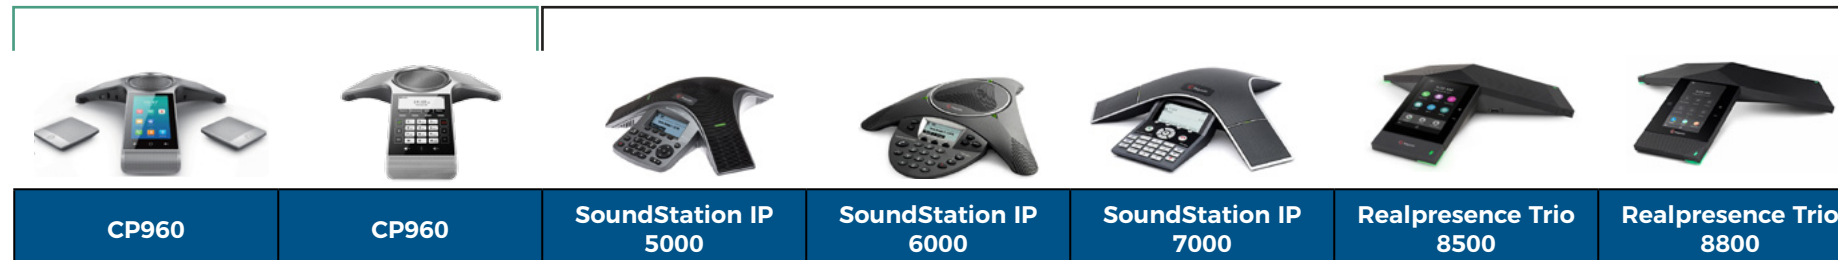

# SMART CONFERENCE PHONES

	CP960	CP960	SoundStation IP 5000	SoundStation IP 6000	SoundStation IP 7000	Realpresence Trio 8500	Realpresence Trio 8800
<b>Display</b>	5" 720x1280 capacitive touch screen	3.5" 320 x 240 px TFT LCD at QVGA	248 x 68 px display w/ white LED backlight	248 x 68 px White LED backlight w/ custom intensity control	255 x 128 px White LED backlight w/ custom intensity control	5" 720 x 1280 px 9:16 aspect ratio	5" 720 x 1280 px LCD color display 9:16 aspect ratio
<b>Color Screen</b>	✓	✓				✓	✓
<b>Touchscreen</b>	✓	✓				✓	✓
<b>Line Keys</b>	30	12	4	3	4	3	3
<b>HD Voice</b>	✓	✓	✓	✓	✓	✓	✓
<b>Video Calling</b>	Expansion module						
<b>Headset</b>		✓					
<b>Line</b>	1	12	4	3	4	3	3
<b>Call Park</b>	✓	✓	✓	✓	✓	✓	✓
<b>Busy Lamp Field (BLF)</b>		✓	✓	✓	✓	✓	✓
<b>Power over Ethernet (PoE)</b>	✓	✓	✓	✓	✓	✓	✓
<b>WiFi</b>	✓						
<b>USB</b>	✓	✓				✓	✓
<b>Bluetooth</b>	✓					✓	✓
<b>Gigabit</b>	Dual port	Dual-port	Ethernet 10/100 Base-T	Ethernet 10/100 Base-T	Ethernet 10/100 Base-T	✓	
<b>TLS/SRTP/HTTPS</b>	✓	✓	✓	✓	✓	✓	✓